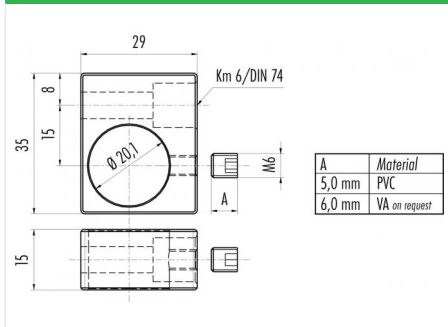

Product description	Fixing elements Aluminium
Area	Fixing elements Aluminium series 976
Order number	28 1230 300 00

Illustration

Scale drawing

Technical data

Notice

Please note that, due to the change from the old to the new order number, there may be deviations in the technical specifications. For questions about product details, please use the 'Contact Customer Service' form on the right.

Customs tariff number
Housing material
REACH SVHC

76061299
aluminum
None (No pollutants)

Product description	Fixing elements Aluminium
Area	Fixing elements Aluminium series 976
Order number	28 1230 300 00