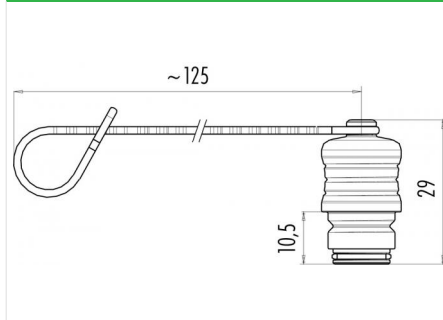

Product description	Snap-In - protective cap for cable connectors; series 720
Order number	08 2587 000 000

Illustration

Scale drawing

Technical data

Temperature range	-40°C bis +85°C
Degree of protection	IP67
Material protective cap	PA
Strap material	PUR
Material seal	FPM/FKM

Matching products

- 99 9105 03 03 - Male cable connector, black
- 99 9113 03 05 - Male cable connector, black
- 99 9125 03 08 - Male cable connector, black
- 99 9105 00 03 - Male cable connector, black
- 99 9113 00 05 - Male cable connector, black
- 99 9125 00 08 - Male cable connector, black
- 99 9133 00 12 - Male cable connector, black
- 99 9105 02 03 - Male cable connector, black
- 99 9113 02 05 - Male cable connector, black
- 99 9125 02 08 - Male cable connector, black
- 99 9133 02 12 - Male cable connector, black
- 99 9105 50 03 - Male cable connector, red
- 99 9113 50 05 - Male cable connector, red
- 99 9125 50 08 - Male cable connector, red
- 99 9133 52 12 - Male cable connector, red
- 99 9105 60 03 - Male cable connector, blue
- 99 9113 60 05 - Male cable connector, blue
- 99 9125 60 08 - Male cable connector, blue
- 99 9133 62 12 - Male cable connector, blue
- 99 9105 70 03 - Male cable connector, green
- 99 9113 70 05 - Male cable connector, green
- 99 9125 70 08 - Male cable connector, green
- 99 9133 72 12 - Male cable connector, green
- 79 9149 020 03 - Male cable connector, black, injected onto cable
- 79 9157 020 05 - Male cable connector, black, injected onto cable
- 79 9169 020 08 - Male cable connector, black, injected onto cable
- 79 9177 020 12 - Male cable connector, black, injected onto cable
- 99 9105 403 03 - Male cable connector
- 99 9113 403 05 - Male cable connector
- 99 9125 403 08 - Male cable connector