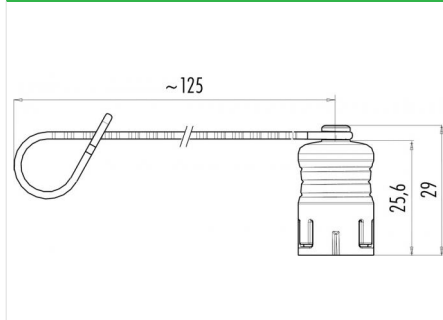

Product description	Snap-In - protective cap for cable socket; Series 720
Order number	08 2586 000 000

## Illustration

## Scale drawing

## Technical data

Temperature range	-40°C bis +85°C
Degree of protection	IP67
Material protective cap	PA
Strap material	PUR